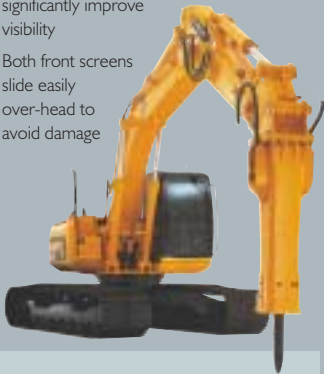

# FAST FACTS

- All controls positioned within easy reach for effortless operation
- AMS monitor, seat and joysticks can easily be adjusted to suit any operator
- Usable storage space and added extras mean everything's on hand, throughout the day
- Enhanced heating and air conditioning put climate control at your fingertips
- Low-level engine cover and modern styling significantly improve visibility
- Both front screens slide easily over-head to avoid damage

# FAST FACTS

- Isuzu 102kW Stage II engine is more powerful, reliable and durable than ever
- Increased flow on hydraulic pumps makes the machine faster to operate
- More dipper force, drawbar pull and bucket dig force improve performance
- Boom/slew priority as standard speeds up truck loading
- Continuous, smooth operation while multi-functioning
- Joystick-mounted track gear selection makes changing speed easier